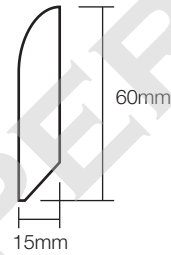

DecorLux® Wood Skirting

WP60