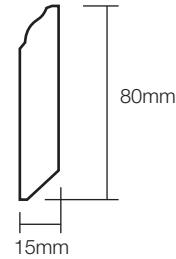

### Technical Specification

Name	60mm skirting board	80mm MDF Skirting
Size	2400x60x15mm	2400x80x15mm
Color	Any Colour We Can Do	Any Colour We Can Do
Material	MDF/HDF	MDF/HDF
Surface Processing	Hot Pressing	Hot Pressing
Green Standards	E1	E1
Usage	Floor, Wall and Floor	Floor, Wall and Floor
Package	10PCS/Carton	10PCS/Carton
Production Capacity	100, 000PCS/Month	100, 000PCS/Month
Specification	ISO9001 and CE	ISO9001 and CE
HS Code	4411141900	4411141900
Origin	Changzhou, China	Changzhou, China